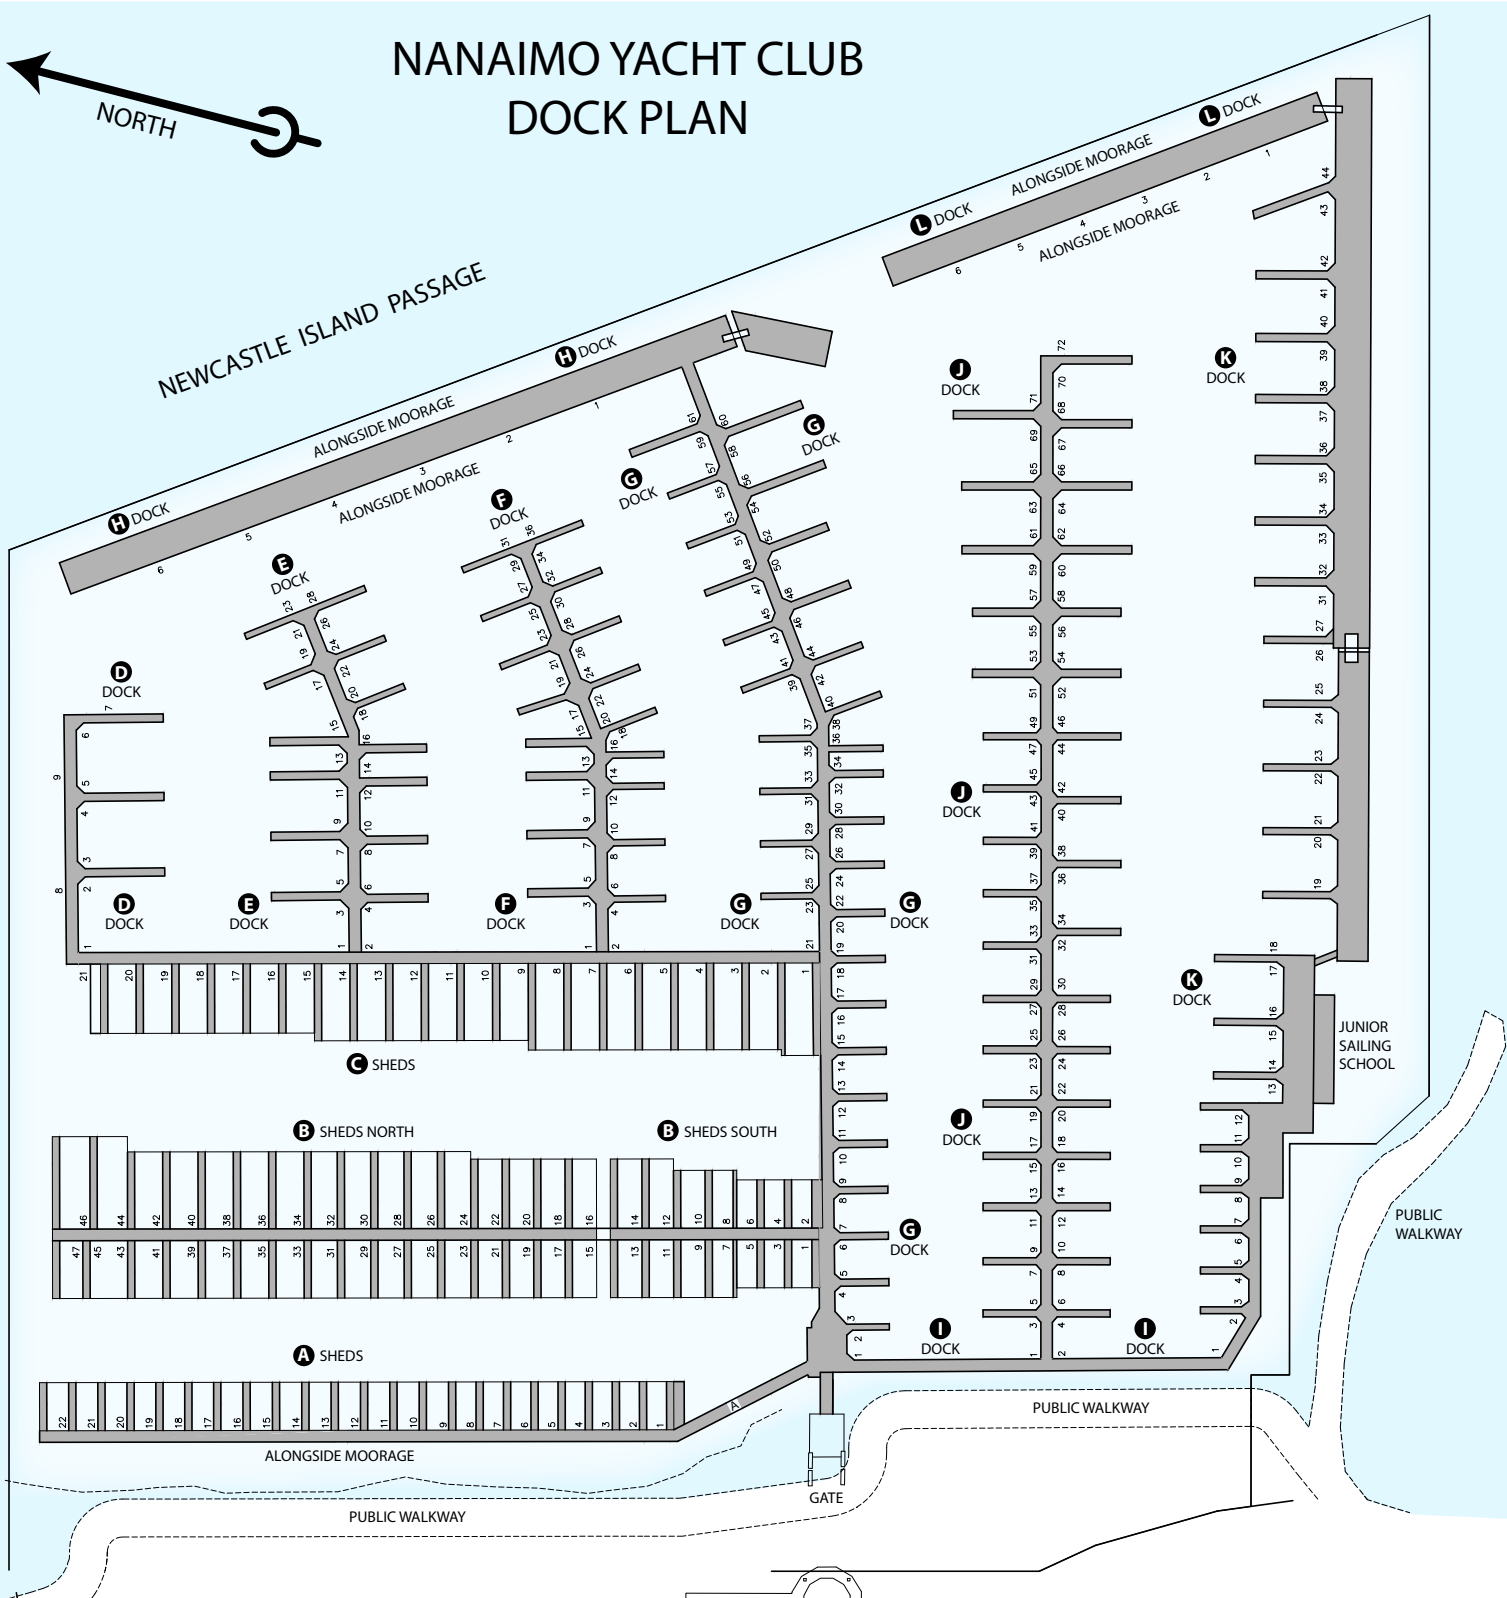

NANAIMO YACHT CLUB DOCK PLAN

NEWCASTLE ISLAND PASSAGE

GATE TO CAR PARK

Nanaimo Yacht Club
400 Newcastle Avenue
Nanaimo, B.C. Canada V9S 4J1

Telephone
250-754-7011