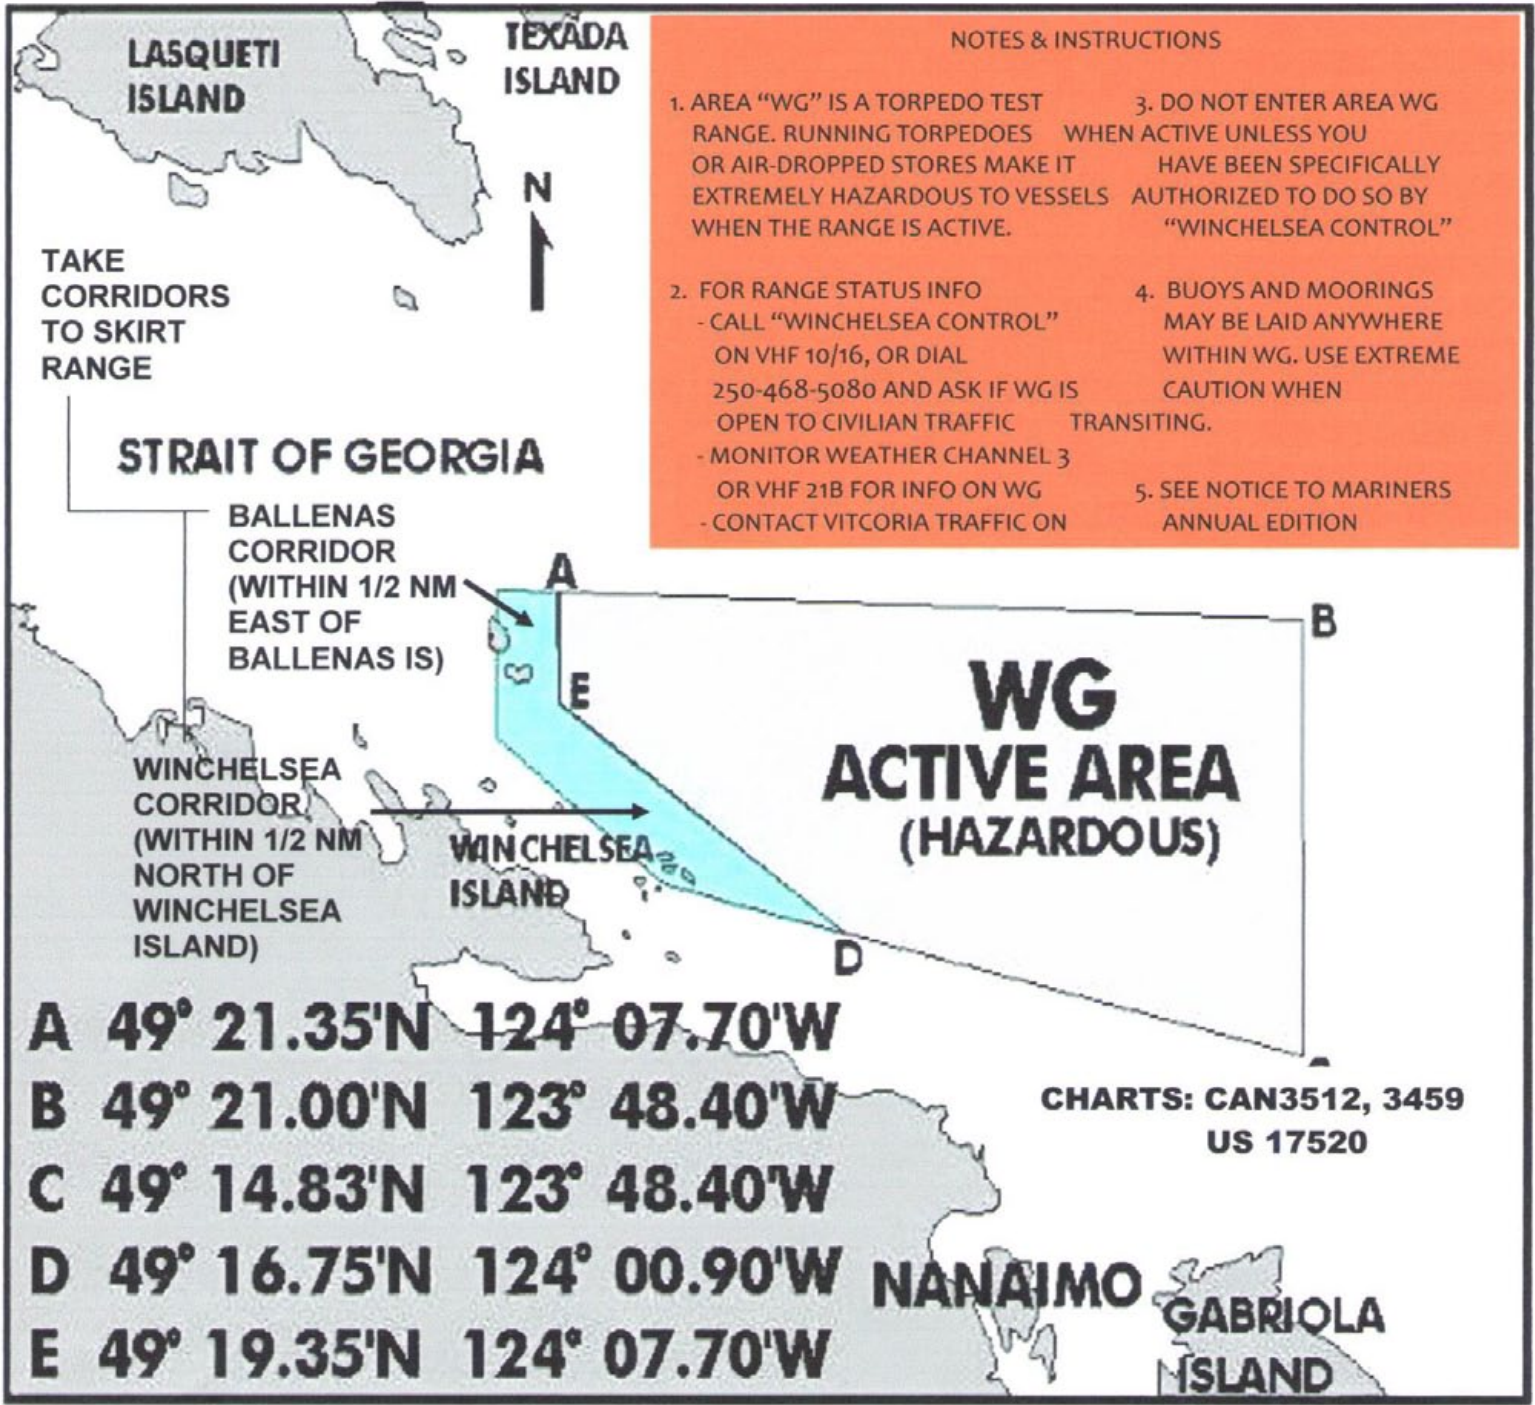

# NOTICE OF HAZARDOUS AREA

DEPARTMENT  
OF NATIONAL  
DEFENCE

TORPEDO  
TEST  
RANGE

- A 49° 21.35'N 124° 07.70'W**
- B 49° 21.00'N 123° 48.40'W**
- C 49° 14.83'N 123° 48.40'W**
- D 49° 16.75'N 124° 00.90'W**
- E 49° 19.35'N 124° 07.70'W**

ISSUED BY  
COMMANDING OFFICER  
CANADIAN FORCES MARITIME EXPERIMENTAL AND TEST RANGES